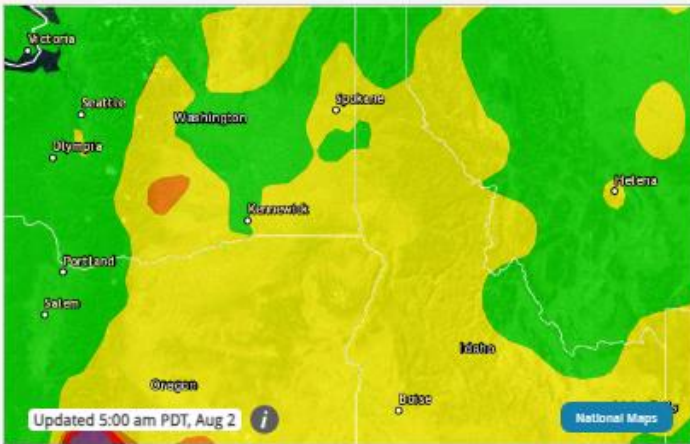

ZIP Code, City, or State

Anatone, WA

Lewiston Reporting Area

[Fire & Smoke Map](#)

[Monitors Near Me](#)

[Recent Trends](#)

Current Air Quality

Primary Pollutant

This pollutant currently has the highest AQI in the area.

PM2.5 **70** Moderate

If you are **unusually sensitive** to particle pollution, consider reducing your activity level or shorten the amount of time you are active outdoors.